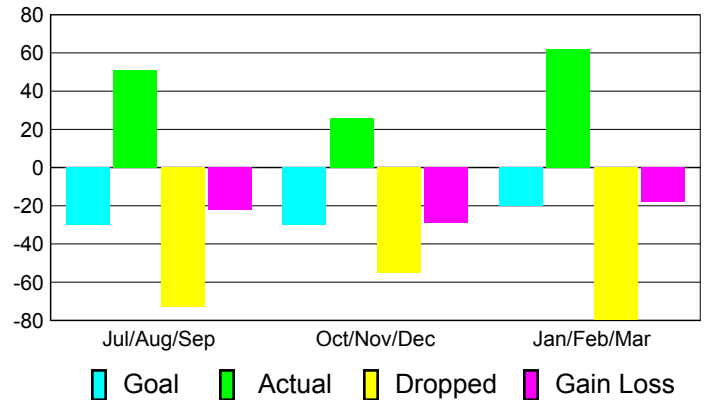

Membership Results 2010-2011

Goal, New, Dropped, Gain/Loss

Comparison of Membership Gain/Loss

Current Year Compared to the Previous Year