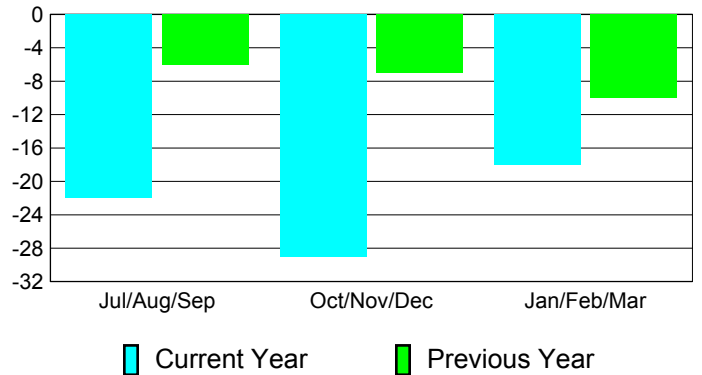

Membership Results
2010-2011

Membership
2009-2010

Month	Net Memb Goal	Actual New Memb	Actual Dropped Memb	Gain/Loss of Memb	Gain/Loss of Memb
Jul/Aug/Sep	-30	51	-73	-22	-6
Oct/Nov/Dec	-30	26	-55	-29	-7
Jan/Feb/Mar	-20	62	-80	-18	-10
Totals	-80	139	-208	-69	-23

Membership Results 2010-2011

Goal, New, Dropped, Gain/Loss

Comparison of Membership Gain/Loss

Current Year Compared to the Previous Year

Gender Comparison 2010-2011

Jul/Aug/Sep

Oct/Nov/Dec

Jan/Feb/Mar